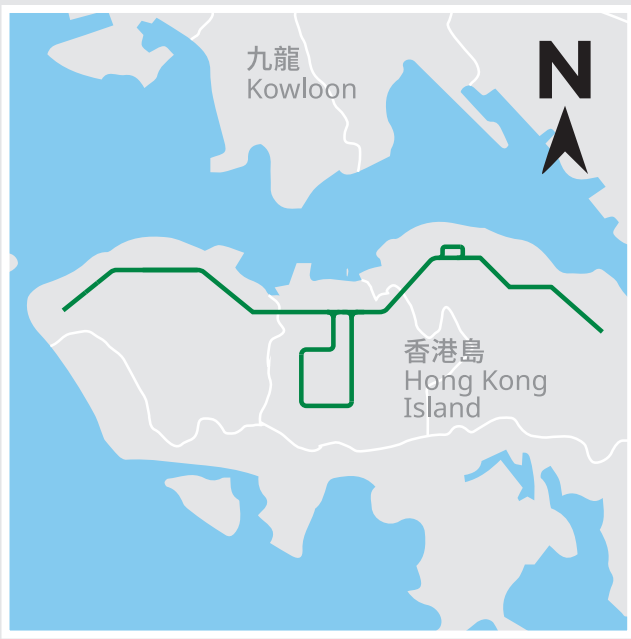

# 西行 Westbound

24-hour +852 2548 7102  
hktramways.com

A member of RATP Dev Transdev Asia