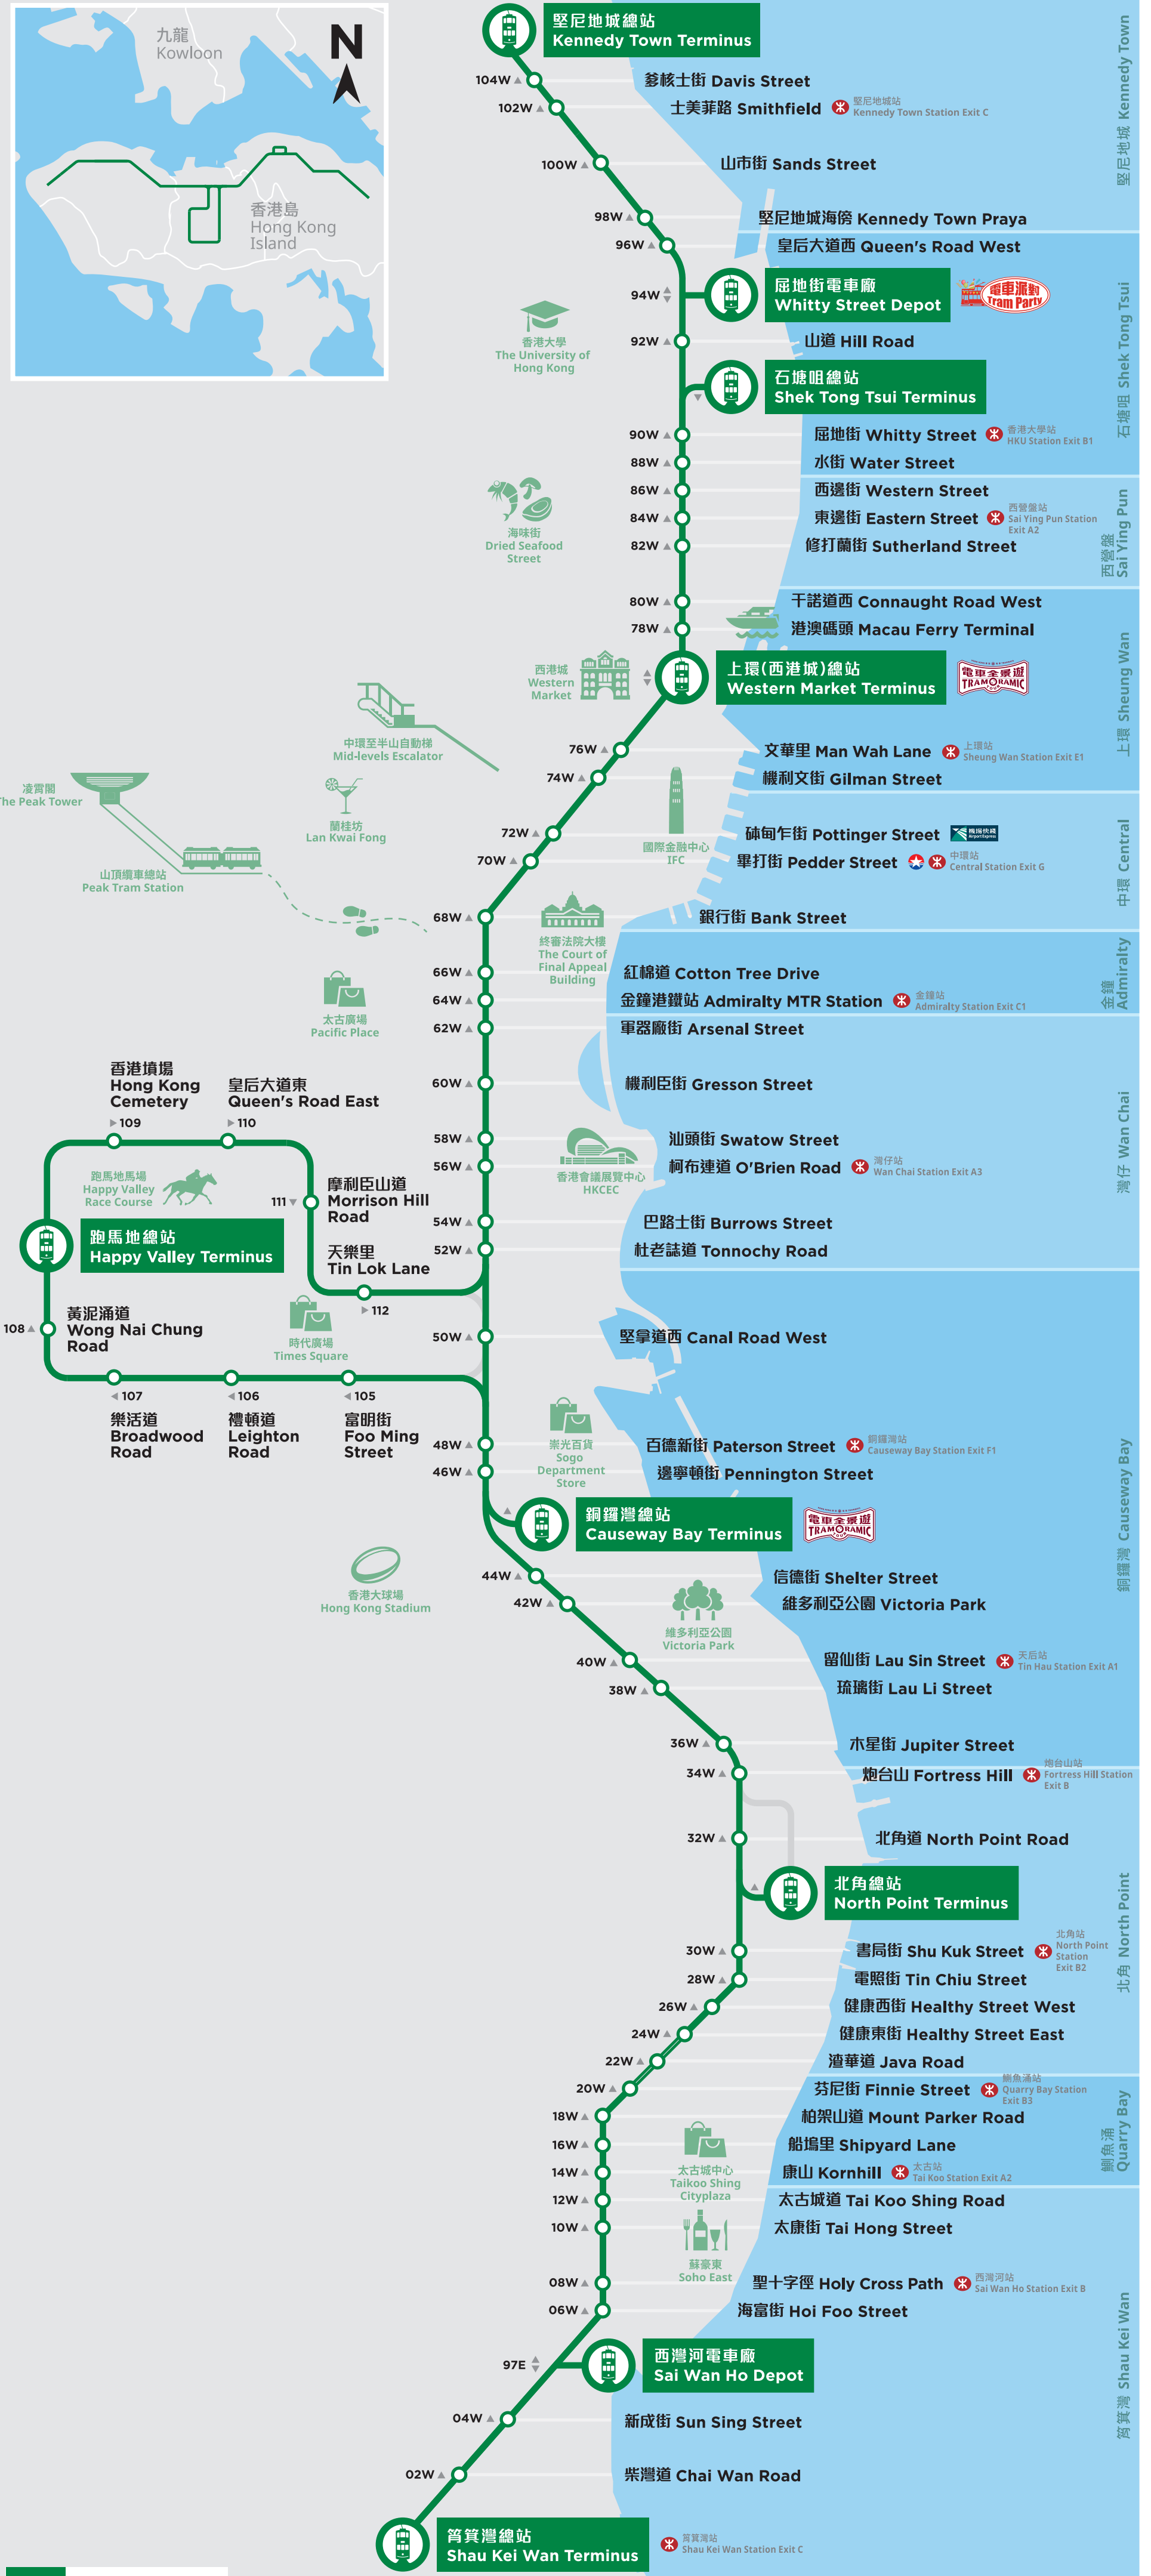

# 西行 Westbound

24-hour +852 2548 7102  
hktramways.com

A member of RATP Dev Transdev Asia